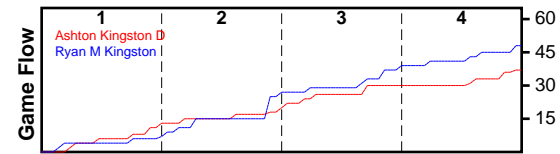

Ryan M Kingston

11/11/24 Ashton Kingston D at Ryan M Kingston

	1	2	3	4	T
Ashton Kingston D	13	5	12	7	37
Ryan M Kingston	7	20	10	11	48