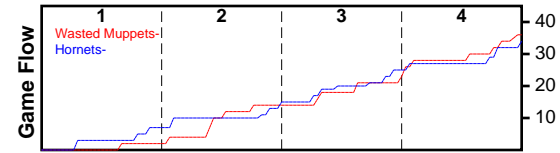

Hornets-

Rd20 7/22/17 Wasted Muppets- at Hornets-

	1	2	3	4	T
Wasted Muppets-	2	12	9	13	36
Hornets-	7	6	12	9	34