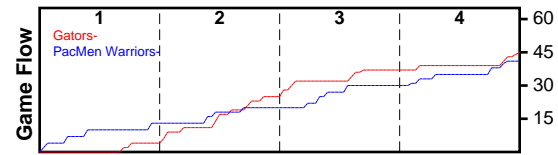

PacMen Warriors-

Rd13 5/20/17 Gators- at PacMen Warriors-

	1	2	3	4	T
Gators-	4	21	12	8	45
PacMen Warriors-	13	7	10	11	41