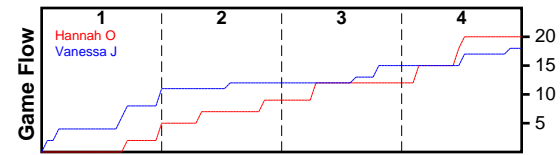

Vanessa J

2/12/24 Hannah O at Vanessa J

	1	2	3	4	T
Hannah O	3	6	3	8	20
Vanessa J	11	1	3	3	18