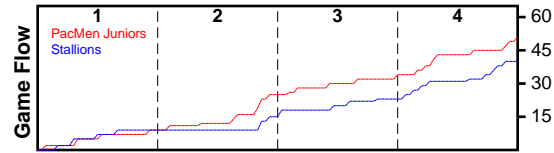

Stallions

Rd2 7/22/17 PacMen Juniors at Stallions

	1	2	3	4	T
PacMen Juniors	9	16	7	19	51
Stallions	9	6	8	17	40