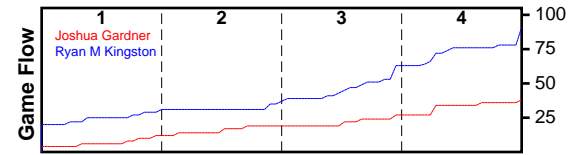

Ryan M Kingston

9/9/24 Joshua Gardner at Ryan M Kingston

	1	2	3	4	T
Joshua Gardner	12	7	8	11	38
Ryan M Kingston	31	6	26	28	91