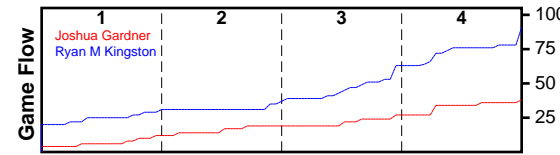

Joshua Gardner

9/9/24 Joshua Gardner at Ryan M Kingston

| | 1 | 2 | 3 | 4 | T |
|-----------------|----|---|----|----|----|
| Joshua Gardner | 12 | 7 | 8 | 11 | 38 |
| Ryan M Kingston | 31 | 6 | 26 | 28 | 91 |

| # | Name | G | MIN | FGM | FGA | FG% | 2PM | 2PA | 2P% | 3PM | 3PA | 3P% | FTM | FTA | FT% | OREB | DREB | REB | AST | STL | BLK | TO | PF | DEF | PTS |
|---|-----------------|----------|-----------|-----------|-----------|--------------|-----------|-----------|--------------|----------|-----------|--------------|----------|----------|--------------|-----------|-----------|-----------|----------|----------|----------|-----------|----------|----------|-----------|
| 0 | Tristan Johnson | 1 | 21 | 3 | 9 | 0.333 | 3 | 9 | 0.333 | 0 | 0 | 0.000 | 0 | 0 | 0.000 | 8 | 9 | 17 | 0 | 0 | 0 | 4 | 0 | 0 | 6 |
| 0 | Ivan Stoddard | 1 | 7 | 0 | 2 | 0.000 | 0 | 2 | 0.000 | 0 | 0 | 0.000 | 0 | 2 | 0.000 | 5 | 0 | 5 | 0 | 2 | 0 | 0 | 0 | 0 | 0 |
| 0 | Casey Stowell | 1 | 4 | 0 | 2 | 0.000 | 0 | 2 | 0.000 | 0 | 0 | 0.000 | 0 | 0 | 0.000 | 2 | 3 | 5 | 0 | 0 | 0 | 3 | 3 | 0 | 0 |
| 0 | Kevin Kingston | 1 | 21 | 5 | 22 | 0.227 | 5 | 14 | 0.357 | 0 | 8 | 0.000 | 0 | 0 | 0.000 | 3 | 6 | 9 | 3 | 2 | 0 | 9 | 1 | 0 | 10 |
| 0 | Parker Stephens | 1 | 25 | 7 | 25 | 0.280 | 4 | 12 | 0.333 | 3 | 13 | 0.231 | 0 | 0 | 0.000 | 2 | 2 | 4 | 1 | 2 | 0 | 14 | 0 | 0 | 17 |
| 0 | Joshua Gardner | 1 | 21 | 2 | 4 | 0.500 | 1 | 2 | 0.500 | 1 | 2 | 0.500 | 0 | 0 | 0.000 | 0 | 4 | 4 | 0 | 3 | 0 | 4 | 0 | 0 | 5 |
| | TOTALS | 1 | 28 | 17 | 64 | 0.266 | 13 | 41 | 0.317 | 4 | 23 | 0.174 | 0 | 2 | 0.000 | 20 | 24 | 44 | 4 | 9 | 0 | 34 | 4 | 0 | 38 |