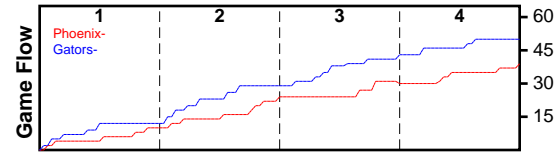

Gators-

Rd12 5/13/17 Phoenix- at Gators-

	1	2	3	4	T
Phoenix-	10	14	6	9	39
Gators-	12	17	14	7	50